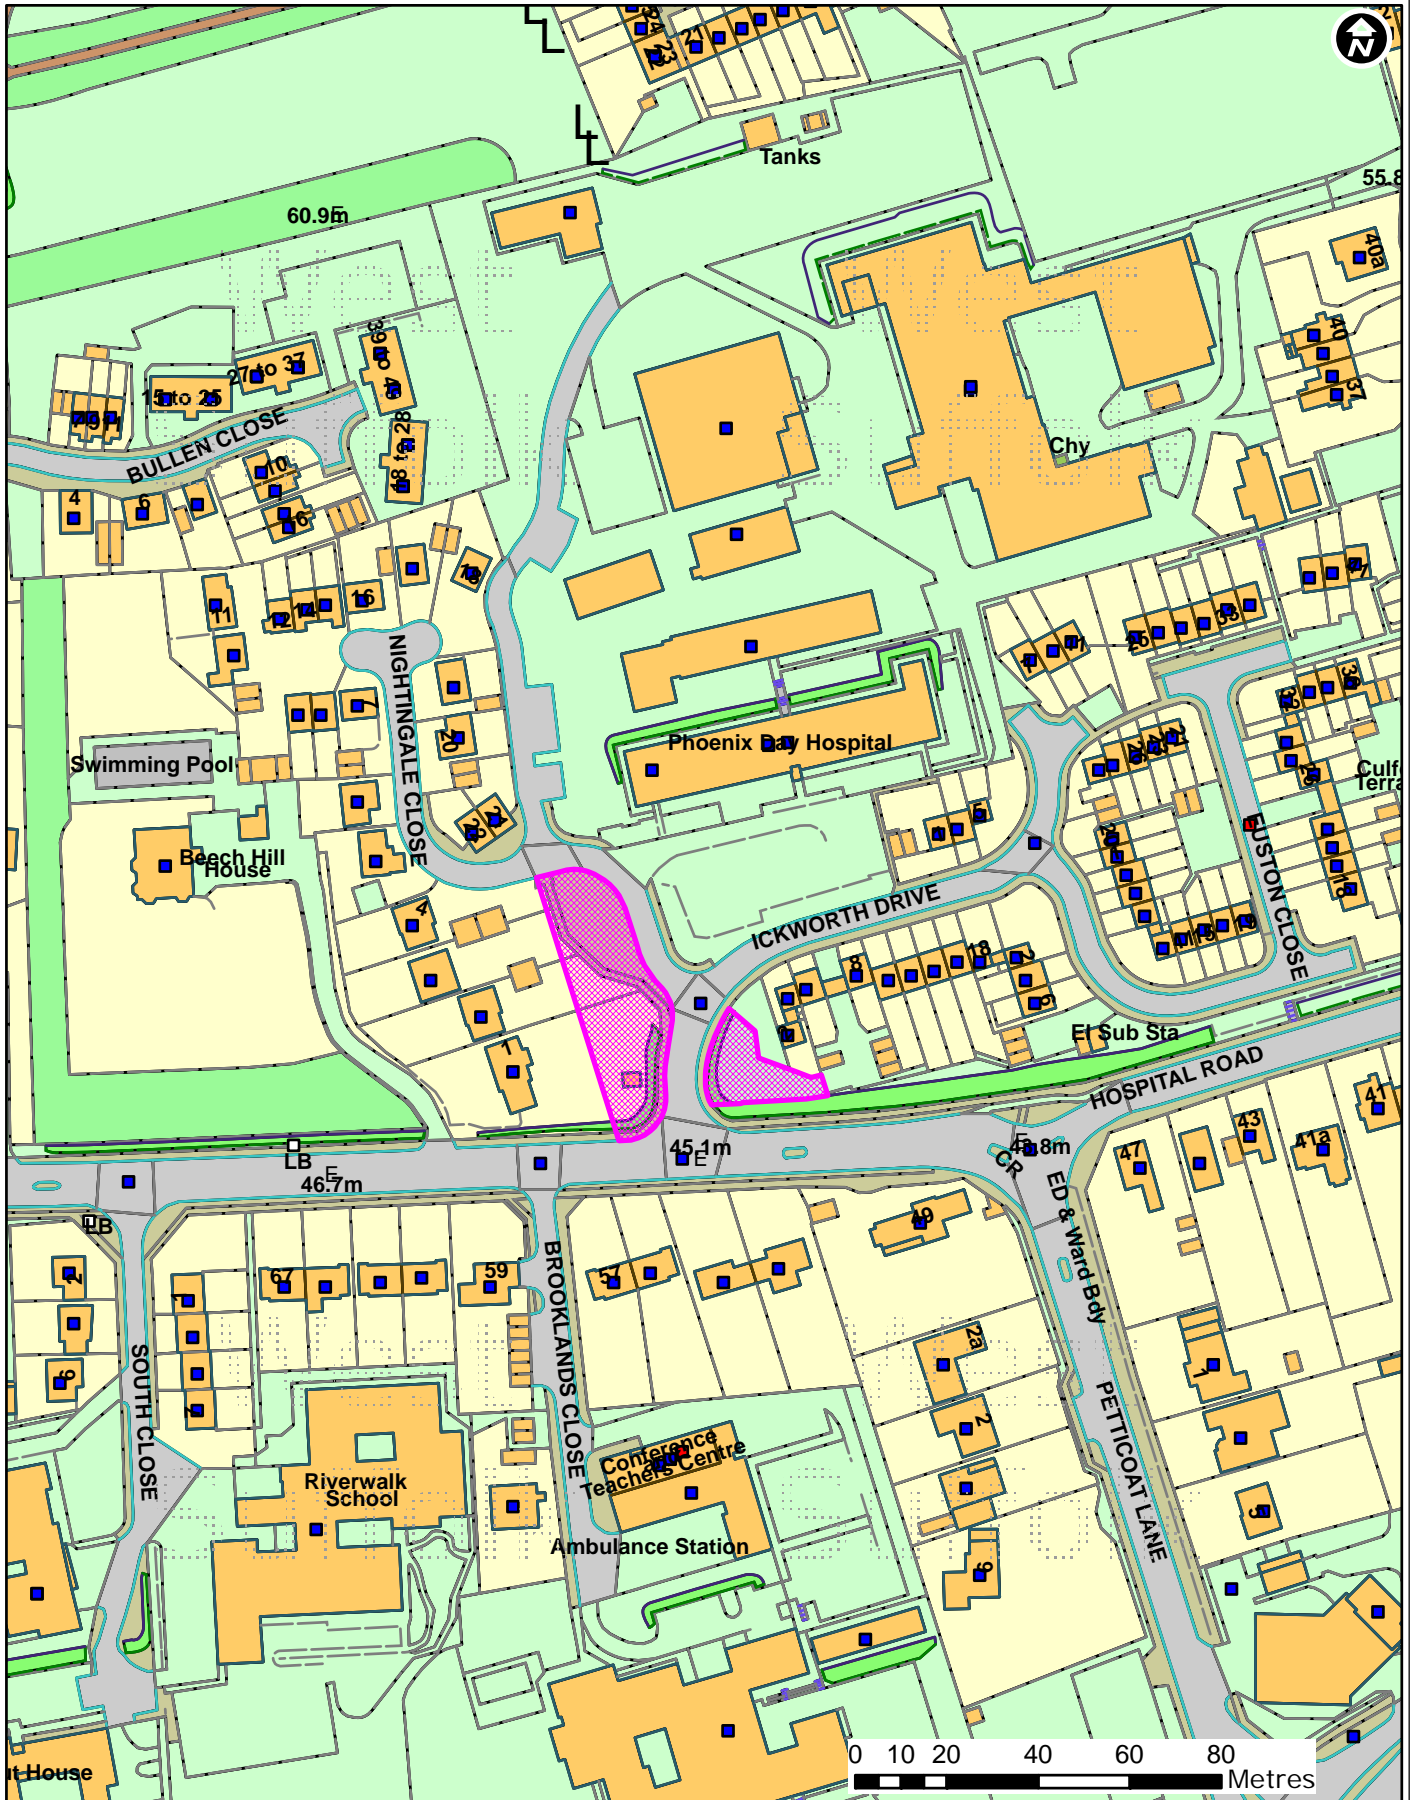

DC/15/1240/TPO

Ickworth Drive, Bury St Edmunds

Forest Heath • St Edmundsbury

**West Suffolk**  
working together

© Crown Copyright and database rights 2015 Ordnance Survey 100019675/100023282. You are not permitted to copy, sub-license, distribute or sell any of this data to third parties in any form. Use of this data is subject to terms and conditions. See [www.westsuffolk.gov.uk/disclaimer.cfm](http://www.westsuffolk.gov.uk/disclaimer.cfm).

Scale: 1:1,652  
Date: 19/08/2015